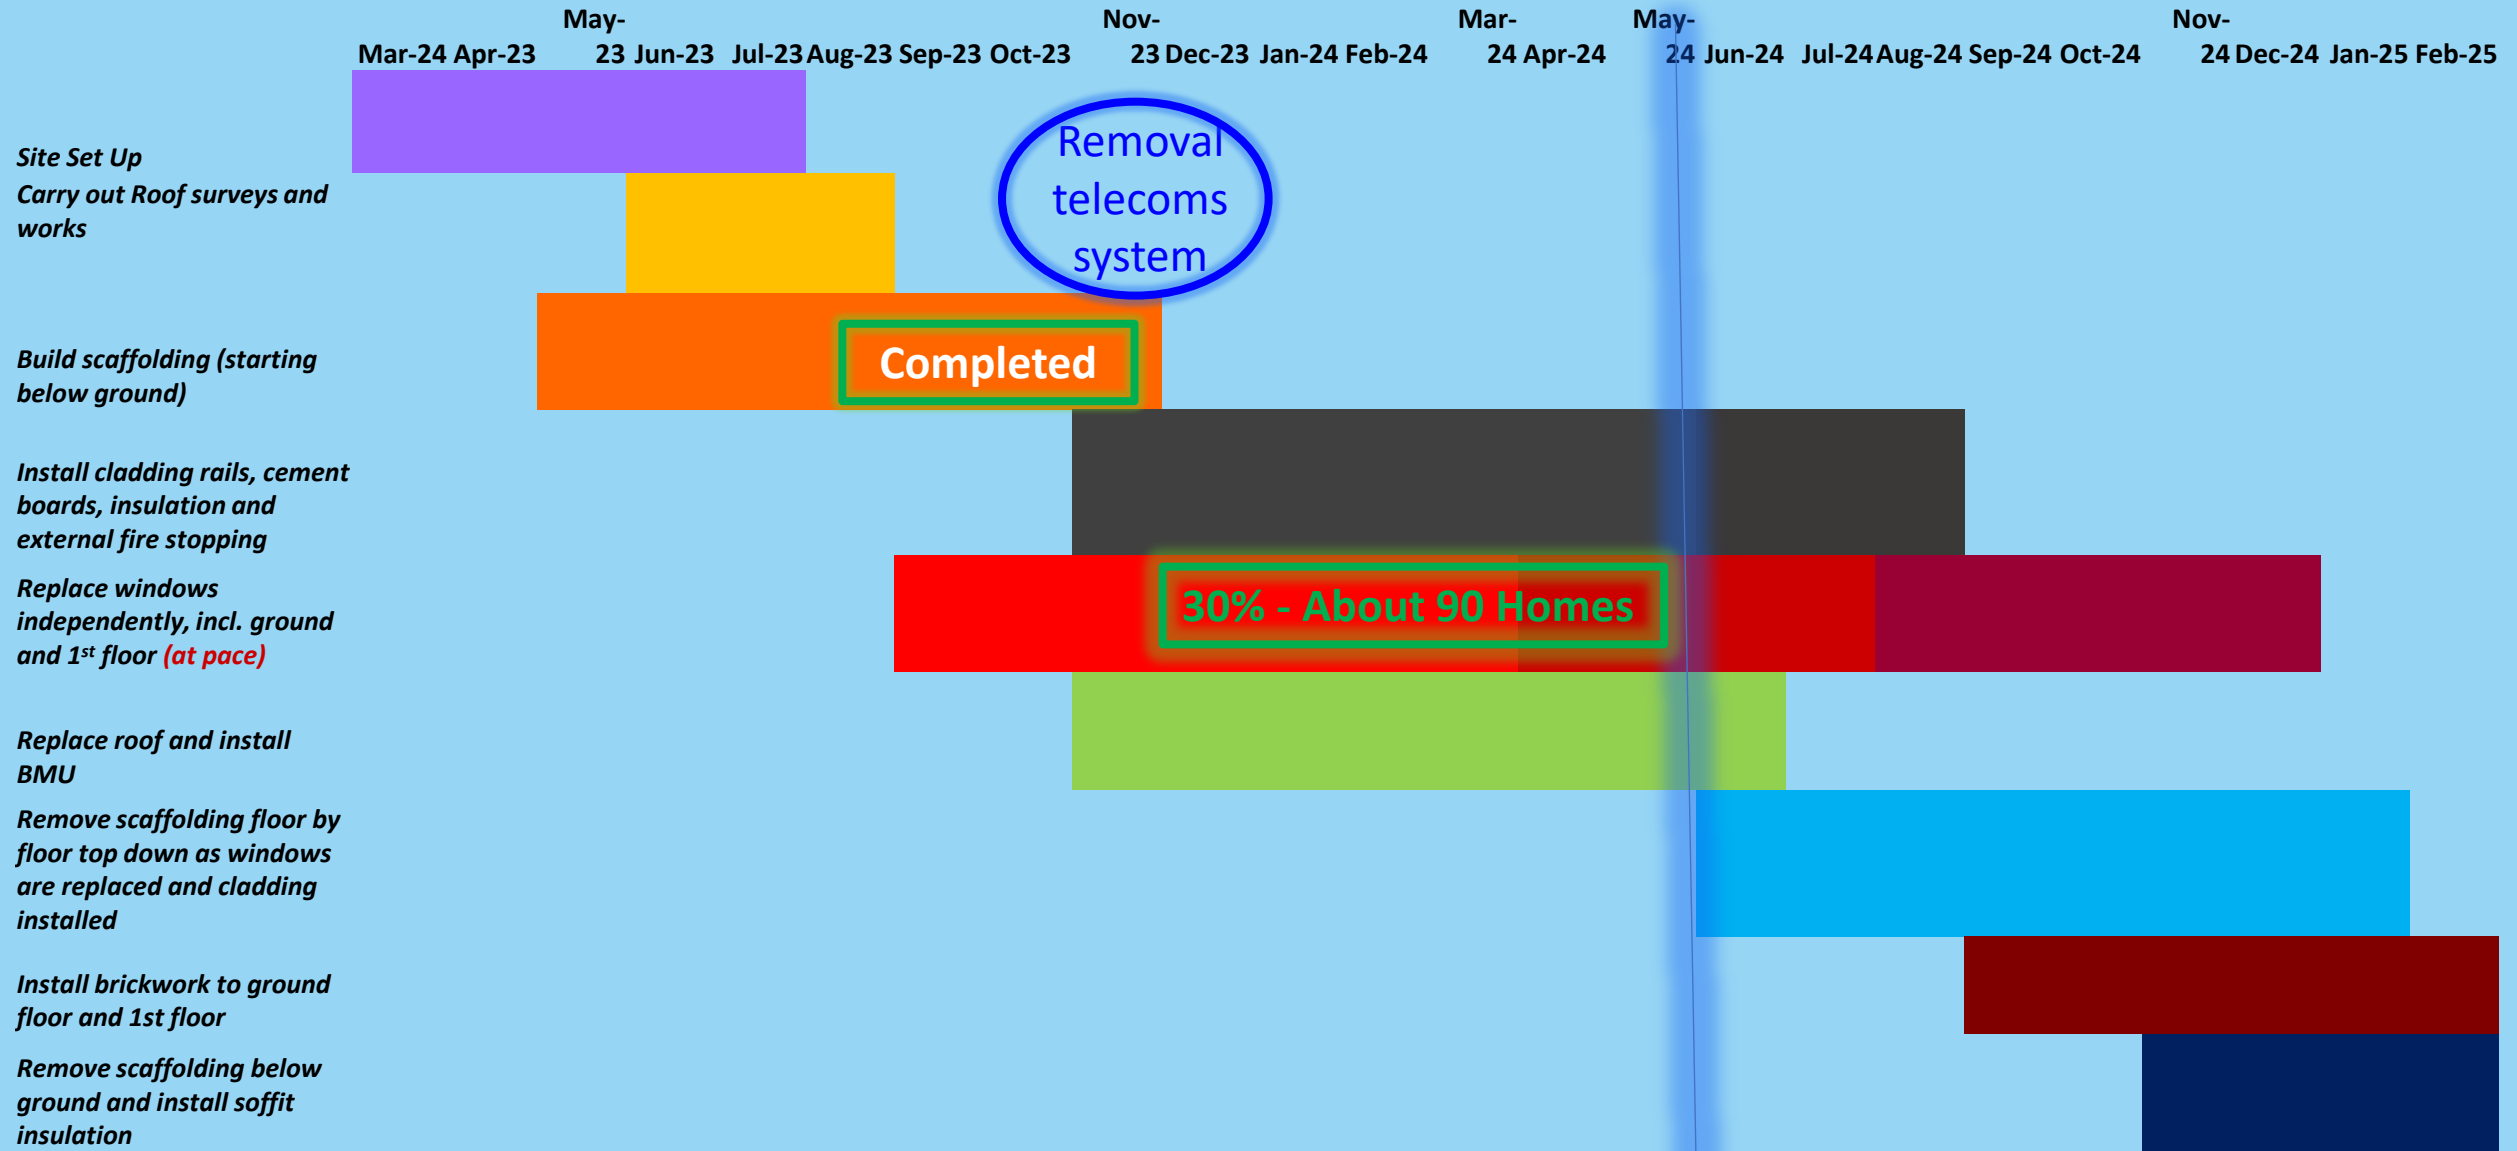

Where are we? - High Level Programme for Dorney & Burnham Towers (subject to change)